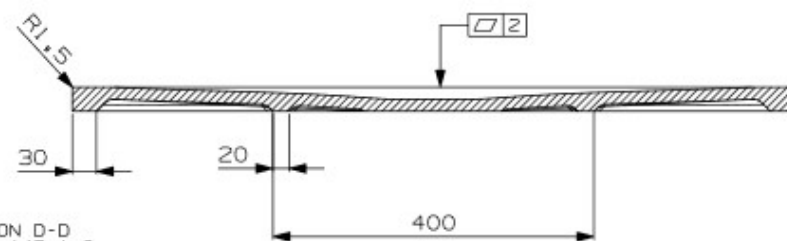

SECTION C-C
SCALE 0.143:1.0

SECTION D-D
SCALE 0.143:1.0

DETAIL E
SCALE 1:2

DOMUS LIVING

DOMUSTONE SHOWER TRAYS
MODEL: PIETRA
SIZE: 900X900 mm
WEIGHT: 27 KG