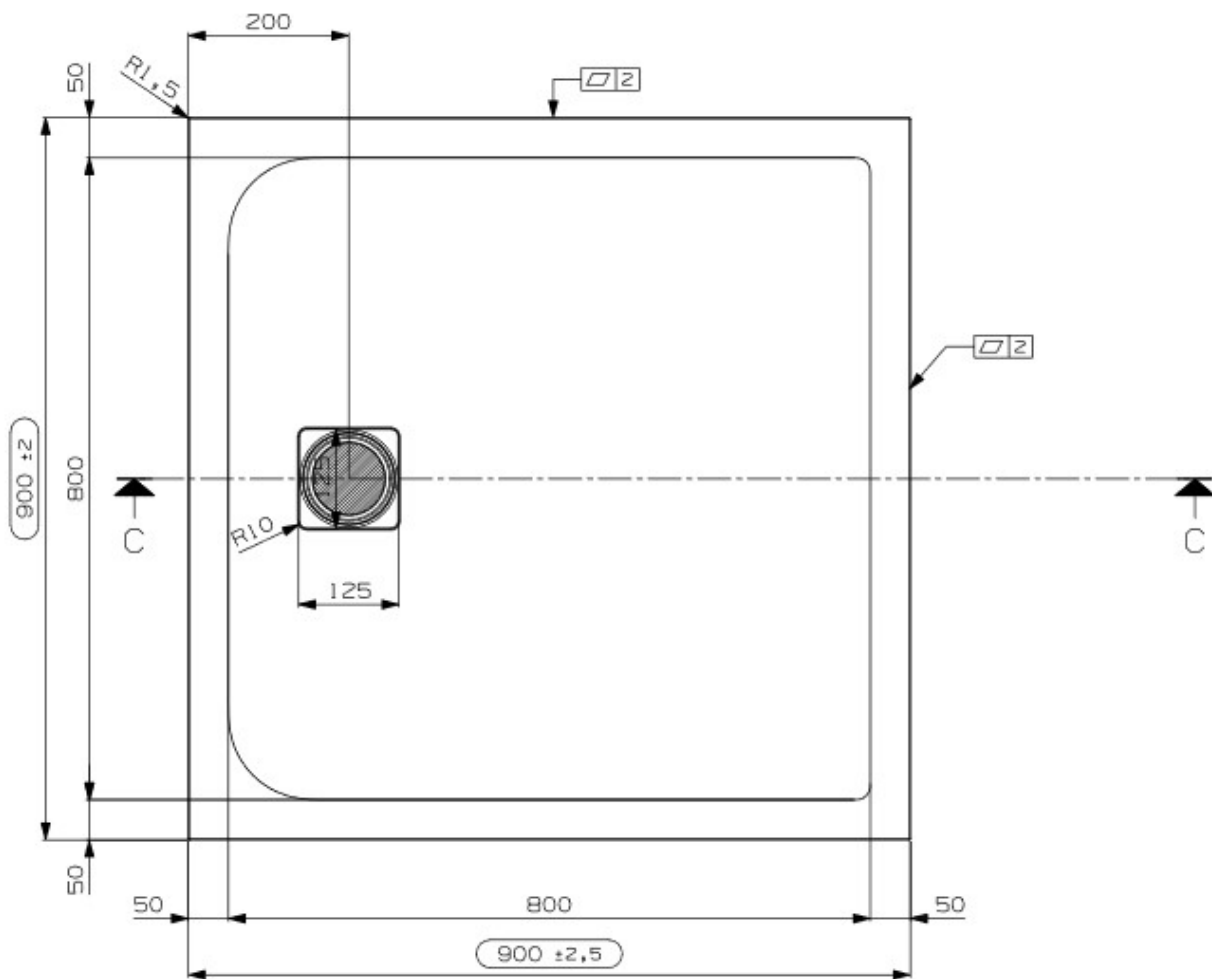

SECTION C-C
SCALE 0.143:1.0

SECTION D-D
SCALE 0.143:1.0

DETAIL E
SCALE 1:2

DOMUS LIVING

DOMUSTONE SHOWER TRAYS
MODEL: PIETRA
SIZE: 900X900 mm
WEIGHT: 27 KG