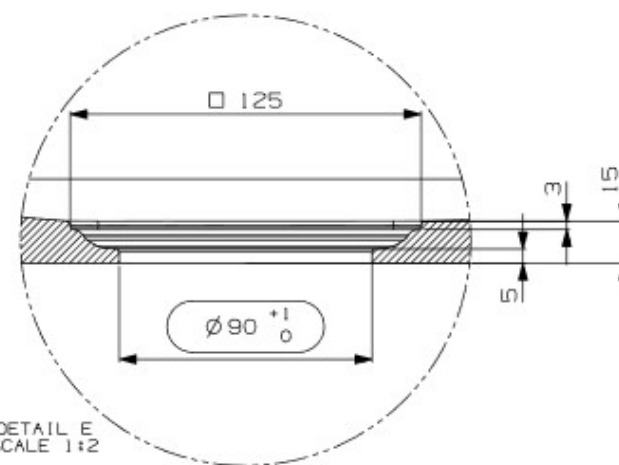

SECTION C-C
SCALE 0.143:1.0

SECTION D-D
SCALE 0.143:1.0

DETAIL E
SCALE 1:2

DOMUS LIVING

DOMUSTONE SHOWER TRAYS
MODEL: PIETRA
SIZE: 900X900 mm
WEIGHT: 27 KG